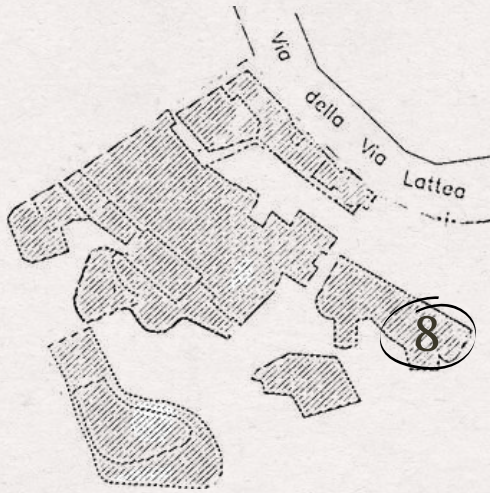

## 8. THE KING'S STORK

SUPERIOR BEDROOM

**KING BED & SINGLE BED**  
1 mattress 200 x 200 cm, 1 single for up to 3 Adults

**GARDEN VIEW**  
Doors and windows facing garden view

**SIZE**  
31 Meters Square  
Spacious room