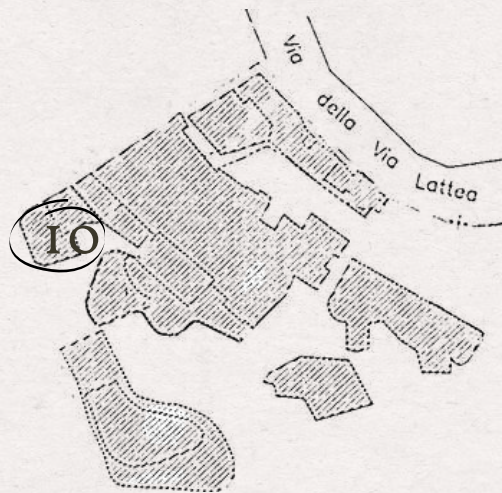

## 10. ANCHORS AWAY

STANDARD BEDROOM

**DOUBLE BED**  
2 mattresses 80 x 200 cm  
1-2 Adults

**BEACH BUNGALOW**  
Small window facing sea,  
living area with sea view

**SIZE**  
12 Meters Square  
Small space