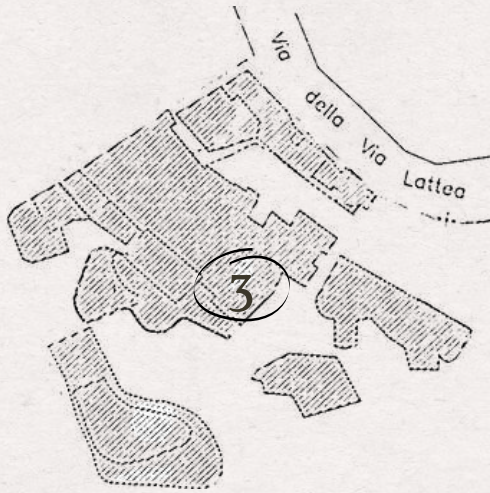

3. BLUE MOON

DELUXE BEDROOM

QUEEN BED

1 mattress 180 x 200 cm
2 Adults

SEA & GARDEN VIEW

Window facing garden
and sea

SIZE

16 Meters Square
Moderate space

BATHROOM

Bathtub, bidet, shower,
one sink

EXTRAS

Jacuzzi bathtub, part of
original house