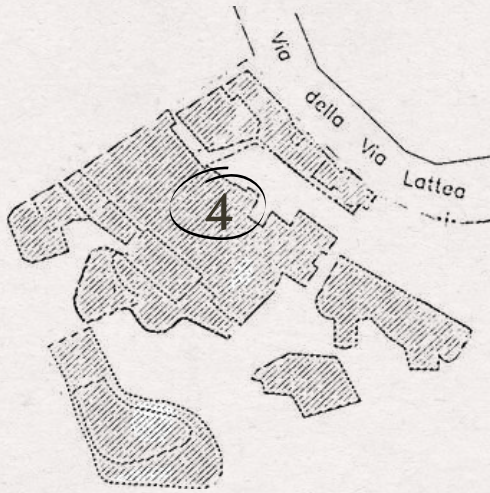

## 4. MACK THE BLACK

STANDARD BEDROOM

**QUEEN | TWO SINGLES BED**  
2 mattresses 80 x 200 cm  
2 Adults

**COURTYARD VIEW**  
Windows facing north  
courtyard garden

**SIZE**  
14 Meters Square  
Small space