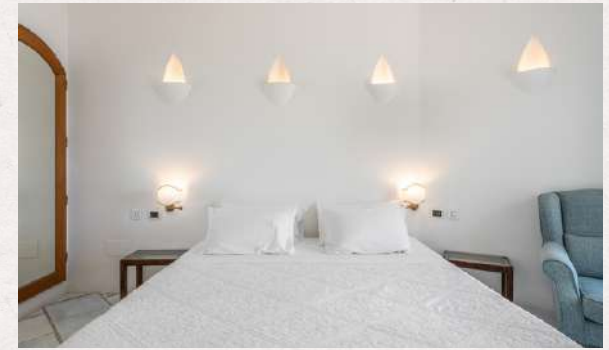

5. THE SAILOR'S HAPPY RETURN

MASTER BEDROOM

KING BED

1 mattress 200 x 200 cm
2 Adults

SEA, POOL, BEACH VIEW

Rounded windows facing
pool, beach and sea

SIZE

35 Meters Square
Moderate space

BATHROOM

Jacuzzi bathtub, bidet,
shower, two sinks

EXTRAS

Two private terraces, palm
tree growing in the room