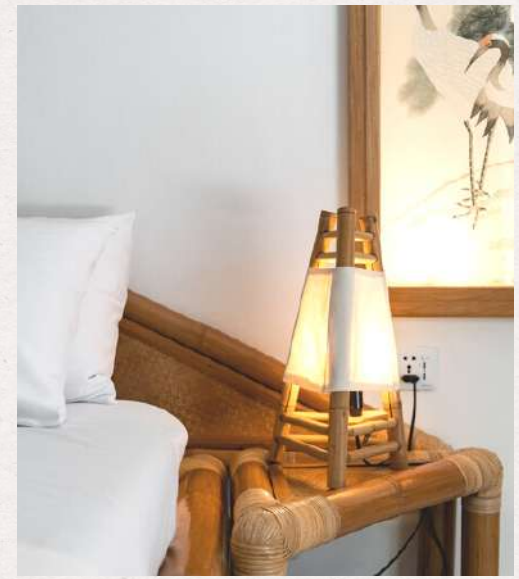

8. THE KING'S STORK

SUPERIOR BEDROOM

KING BED & SINGLE BED
1 mattress 200 x 200 cm, 1 single for up to 3 Adults

GARDEN VIEW
Doors and windows facing garden view

SIZE
31 Meters Square
Spacious room

BATHROOM
Jacuzzi bathtub, shower, bidet, one sink

EXTRAS
Aquarium with live fish above bathtub, very private