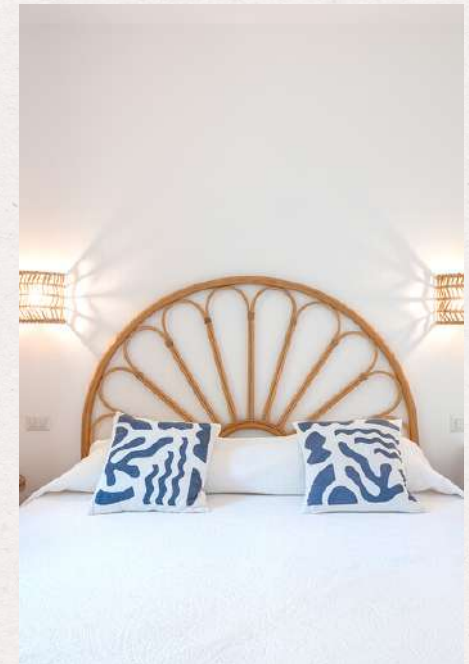

2 Adults

SEA & GARDEN VIEW

South and east facing windows

SIZE

26 Meters Square

Spacious

BATHROOM

Shower, bidet, shower, sink, toilet

EXTRAS

Private terrace, beautiful wood ceilings, open closet

2. SOUTH PACIFIC

SEA VIEW DUPLEX

QUEEN BED

1 mattress 160 x 200 cm
2 Adults

SEA & GARDEN VIEW

Windows facing garden
and sea

SIZE

38 Meters Square
Moderate space

BATHROOM

Double sink, bidet, shower,
and toilet

EXTRAS

Sofa bed, very private,
large side terrace, easy
access to parking

3. PURE MOODS

GARDEN VIEW BEDROOM

KING BED

1 mattress 180 x 200 cm
2 Adults

GARDEN VIEW

Window facing back
garden

SIZE

27 Meters Square, ample
space

BATHROOM

Shower, bidet, one sink,
and toilet